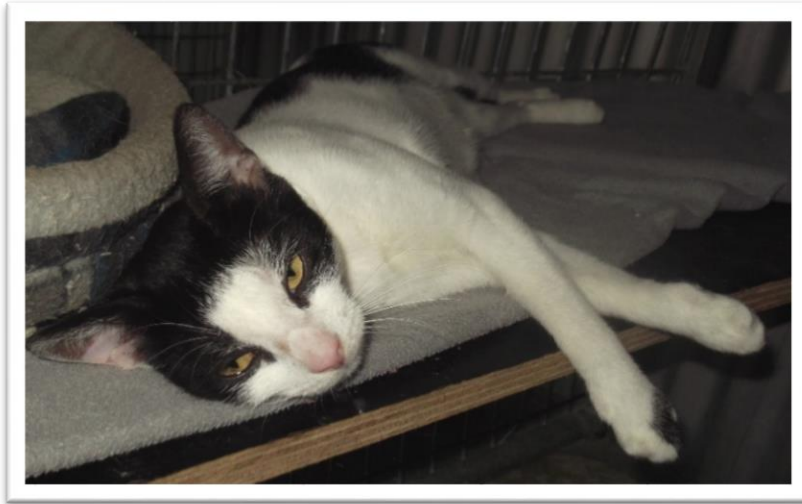

TAILS FROM THE SHELTER

Mara

Breed: DSH

Age: 1 yr, 1 month

Sex: Female

Mara enjoys taking long naps

All pets have been vaccinated and de-wormed. And will be spayed/neutered upon approval for adoption.

Adoption Fee: Dogs K120.00 / Cats K85.00