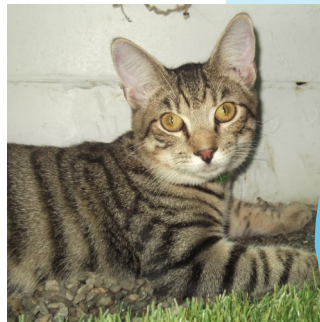

Royal Society for the Prevention of Cruelty to Animals of Papua New Guinea

Adopt A Pet And Get A Companion For Life

The RSPCA of PNG runs Adoption and Fostering programs for animals who have been surrendered, abandoned or rescued. All animals approved for adoption are neutered, vaccinated, de-wormed and clinically checked before they are released to their new home. We have dogs and cats, puppies and kittens on our programs. Our adoption and foster program fees are K120.00 for dogs and K85.00 for cats.

These loving cats and dogs need your help

Name: Molly
Age: 11 months
She is affectionate and enjoys cuddles.
She is also very active.

Name: Wency
Age: 6 months
Wency is a playful cat. Will share cuddles. Will play with others..

Name: Rugossa
Age: 2 years & 2 months
Rugossa enjoys napping. She likes to keep to herself.

Name: Nene
Age: 1 year & 3 months
Nene has a sweet nature. She is always happy to share cuddles.

Name: Blacky
Age: 2 years
Blacky is an active dog. She is a quick learner and responds well to treats.

Name: East
Age: 7 months
East is a sociable cat. He enjoys climbing and when he is not climbing, he is sleeping.

Name: Rosie
Age: 11 months
Rosie is an active cat and loves to climb. Her favourite playmates are her siblings Molly and Loki.